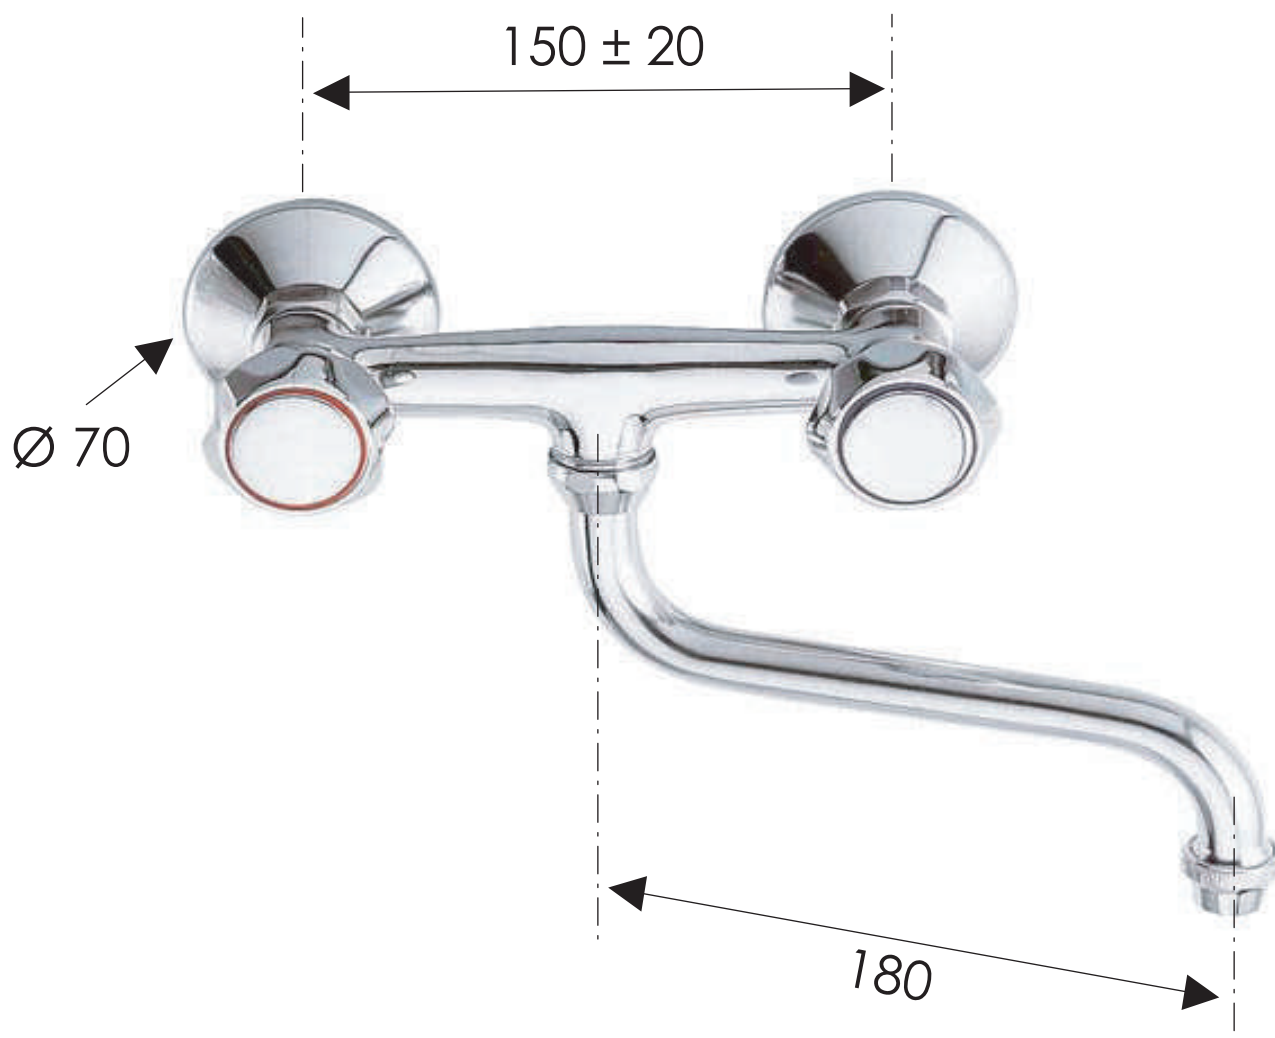

REMER

RUBINETTERIE

SCHEDA TECNICA

TECHNICAL FEATURES

ART. COD.

41EX

MATERIALI / MATERIALS

OTTONE CROMATO / CHROME PLATED BRASS