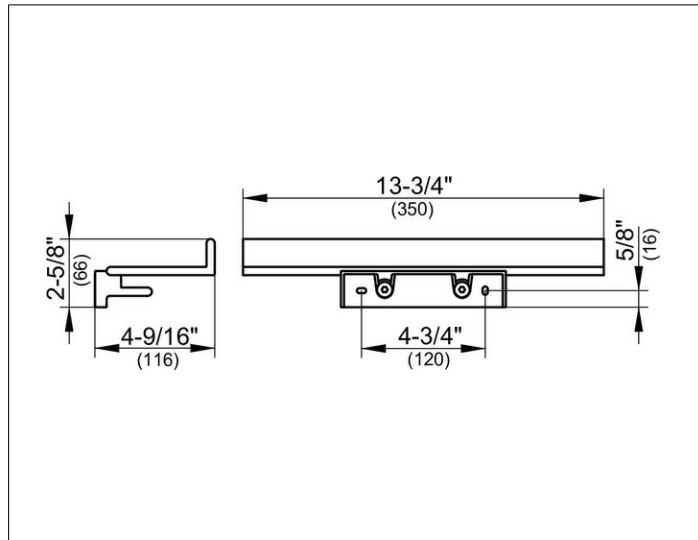

Collection REVA

12858370000 Shower shelf

PRODUCT

DRAWING

PRODUCT ATTRIBUTES

removable, with concealed fastening screws,  
with integrated hook

SURFACE

black matt