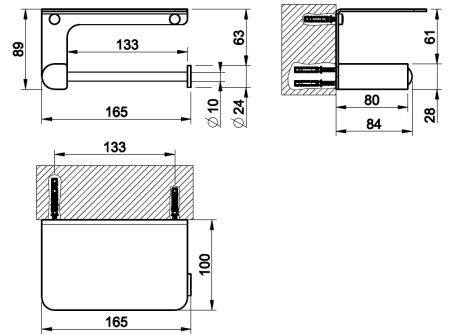

GESI®

59449

Wall-mounted paper roll holder with cover

TECHNICAL FEATURES

- **Height:** 89 mm
- **Width:** 161 mm
- **Depth:** 100 mm

INDICATIONS FOR CLEANING

Clean only with a new microfiber cloth and soapy water and properly dry the item. Detergents, solvents, chemical agents, abrasive sponges, wire, wool, alcohol, etc. should not be used as these could irreparably damage product surfaces compromising its aesthetics and brightness.