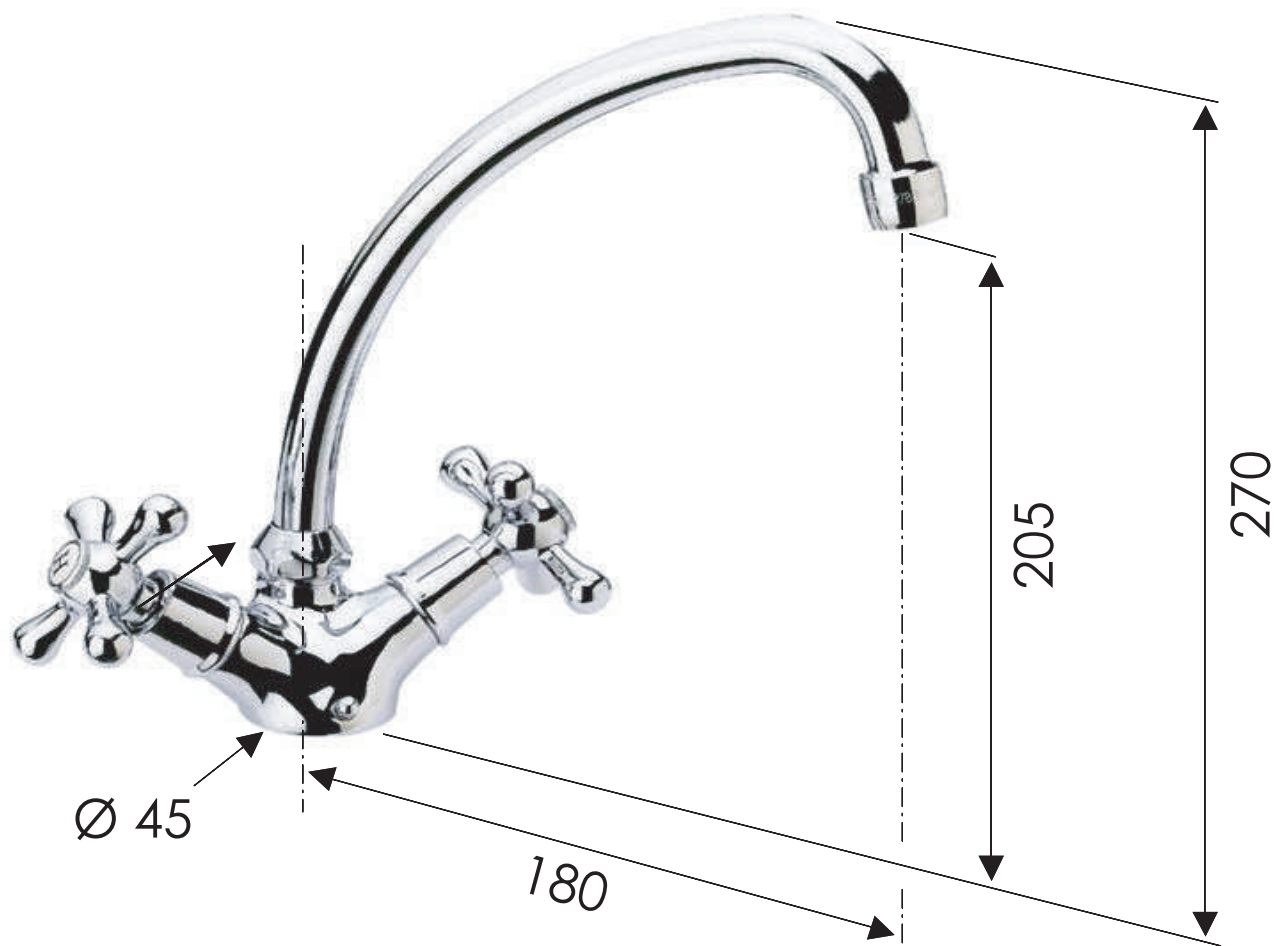

REMER

RUBINETTERIE

SCHEDA TECNICA

ART. COD.

TECHNICAL FEATURES

43LIJ

MATERIALI / MATERIALS

OTTONE CROMATO / CHROME PLATED BRASS