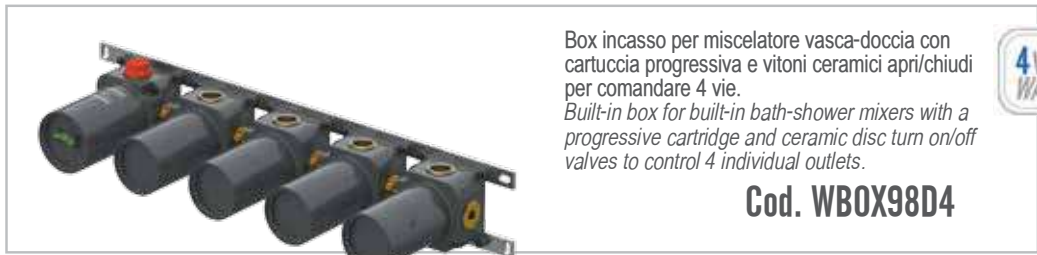

Box incasso per miscelatore vasca-doccia con cartuccia progressiva e vitoni ceramici apri/chiodi per comandare 4 vie.
Built-in box for built-in bath-shower mixers with a progressive cartridge and ceramic disc turn on/off valves to control 4 individual outlets.

Cod. WBOX98D4