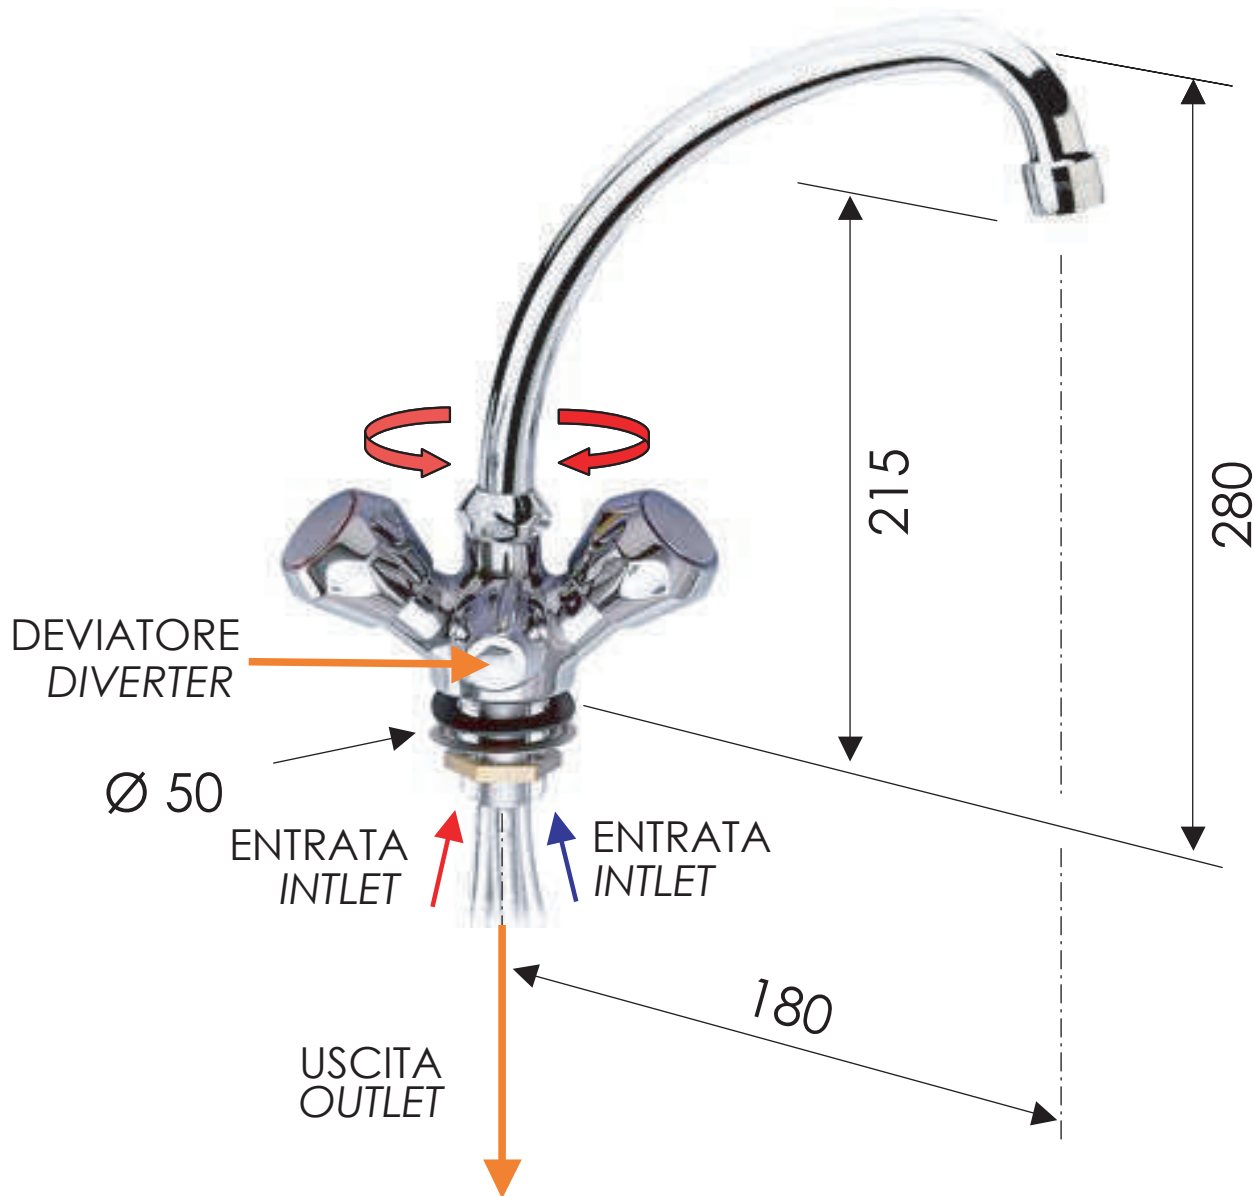

REMER

RUBINETTERIE

SCHEDA TECNICA

TECHNICAL FEATURES

ART. COD.

46EX

MATERIALI / MATERIALS

OTTONE CROMATO / CHROME PLATED BRASS