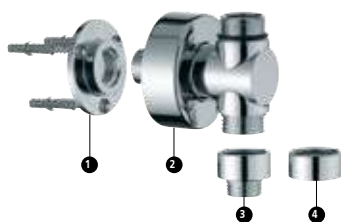

330RA

Preso d'acqua - supporto a muro per colonne doccia, multifunzione:

- supporto a muro alto
- presa d'acqua a muro alta
- presa d'acqua dal basso con tappo
- presa d'acqua dal basso per flessibile

Componenti:

1. Fissaggio a muro
2. Corpo principale
3. Riduzione 3/4Fx1/2M
4. Tappo 3/4F

Water punch outlet and wall bearing for shower columns, multifunction:

- high wall bearing
- high punch for water outlet
- low punch for water outlet with closing plug
- low punch for outlet water, for shower flexible hose

Components:

1. Wall fixing
2. Central body
3. Reduction 3/4Fx1/2M
4. Closing plug 3/4F CR

330DEV

Deviatore con molla e fermo, per colonne, 3/4Mx3/4Fx1/2M.

Diverter with spring and stop, for columns, 3/4M x 3/4F x 1/2M.

CR