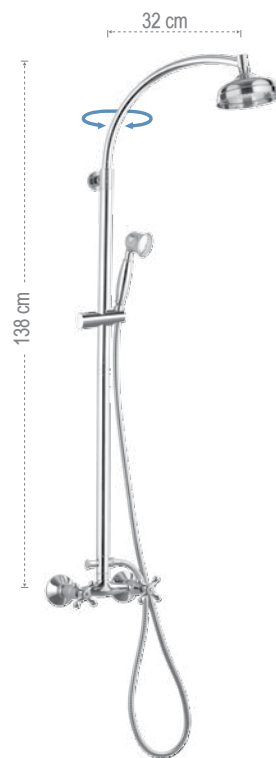

37LIRB20

Gruppo doccia con colonna saliscendi e deviatore, completa di doccetta con flessibile e soffione, tutto in ottone cromato.

Shower wall mounted mixer with deluxe sliding rail column and diverter, complete with handshower, flexible hose and shower head, all in c.p. brass

CR

COMPLEMENTI - COMPLEMENT ITEMS

330STU10

Tubo in ottone per estensione dell'altezza della colonna art. 329S e 330S, lunghezza cm 10 cm.

Brass pipe for the extension of height of columns art 329S and 330S, length 10 cm.

CR

330STU20

Tubo in ottone per estensione dell'altezza della colonna art. 329S e 330S, lunghezza cm 20 cm.

Brass pipe for the extension of height of columns art 329S and 330S, length 20 cm.

CR

330FLBC

Flessibile doccia per collegamento colonna doccia-miscelatore, attacco 1/2Fx1/2F, lunghezza cm 50.

Flexible shower hose for connection shower column - mixer, connection 1/2Fx1/2F, length cm 50.

CR