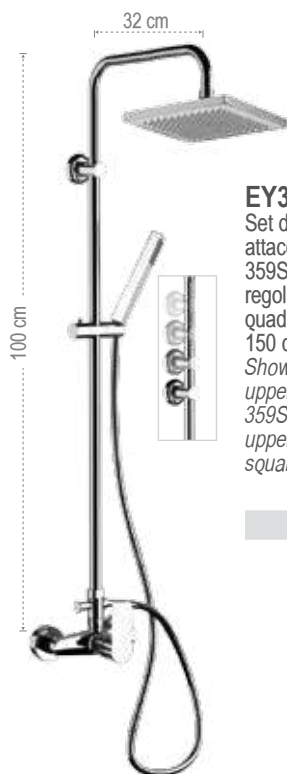

EY37X7AU9SS

Set doccia composto da: miscelatore esterno con attacco superiore, soffione in ottone 20x20cm 359SSX, colonna doccia con fissaggio superiore regolabile in altezza, con deviatore 330X, doccetta quadrata in ottone a 1 funzione 317SS, flessibile 150 cm.

Shower set including: exposed mixer with upper connection, brass shower head 20x20cm 359SSX, shower column with height-adjustable upper fixing and diverter 330X, 1-function brass square hand shower 317SS, 150 cm flexible hose.