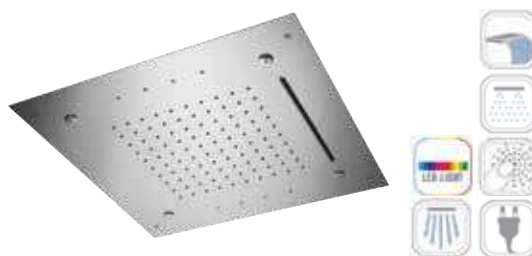

Soffione a soffitto in Acciaio INOX lucidato a specchio 50x50 cm, con 3 funzioni: getto a pioggia anticalcare, nebulizzazione (4 uscite) e getto a cascata. Luce LED a 7 colori con 40 sfumature, alimentazione dalla rete elettrica con trasformatore a basso voltaggio incluso (12V). Pulsantiera a parete inclusa.

Ceiling stainless steel mirror polished shower head 50x50 cm, with 3 functions: antilime rain jet, nebulization (4 outlets) and 1 waterfall jet. 7 colors light led with 40 shades. Powered by electricity with low voltage transformer included (12V). Wall push-button included.

CR

357RS50NC

357RS50NCW

con pulsantiera
with remote control

CR