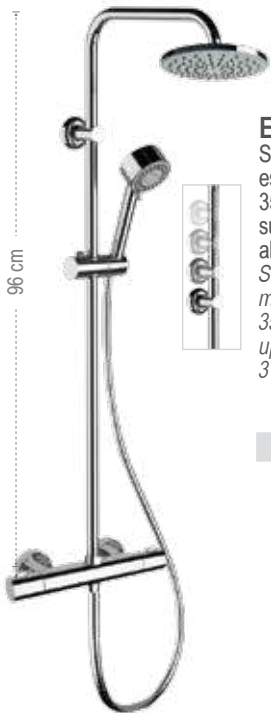

KIT WELLNESS
WELLNESS KIT

COLONNE DOCCIA
SHOWER COLUMNS

TERMOSTATICI
THERMOSTATICS

A PULSANTE
PUSH-BUTTON

BOX INCASSO
BUILT-IN BOX

COLONNE DOCCIA TERMOSTATICHE TONDE THERMOSTATICS ROUND SHOWER COLUMNS

EQ32XEC20