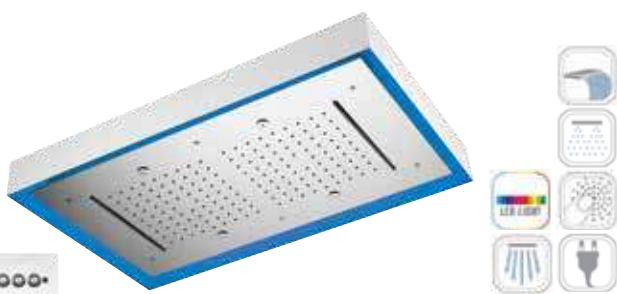

357LR7747N2C
Soffione a soffitto in Acciaio INOX 77x47 cm, con 3 funzioni: 2 getti cascata, nebulizzazione (4 uscite) e 2 postazioni pioggia. Luce LED a 7 colori con 40 sfumature, alimentazione dalla rete elettrica con trasformatore a basso voltaggio incluso (12V). Pulsantiera a parete inclusa.
Ceiling stainless steel backlighted antilimestone shower head 77x47 cm, with 3 functions: 2 workstations rain jet, nebulization (4 outlets) and 2 waterfall jets. 7 colors light led with 40 shades. Powered by electricity with low voltage transformer included (12V). Wall push-button included.

CR

BORDO VASCA
DECK BATH MIXERS
DOCCETTE
HANDSHOWERS
SALISCENDI
SLIDING RAILS
PANNELLI DOCCIA
SHOWER PANELS
BOCCHE
SPOUTS
SOFFIONI
SHOWER HEADS
CROMOTERAPIA
COLOR THERAPY
KIT WELLNESS
WELLNESS KIT
COLONNE DOCCIA
SHOWER COLUMNS
TERMOSTATICI
THERMOSTATICS
A PULSANTE
PUSH-BUTTON
BOX INCASSO
BUILT-IN BOX