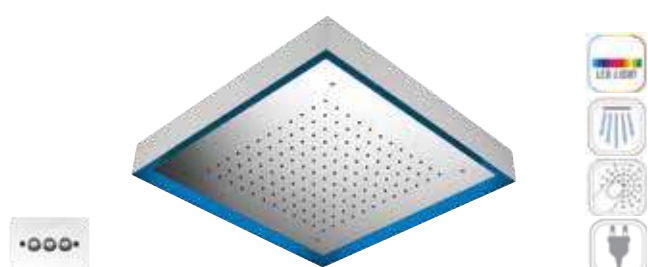

SOFFIONI A LED A SOFFITTO CON CORNICE

LED CEILING SHOWER HEADS WITH OUTER FRAME

IN DOTAZIONE AI MODELLI
SUPPLIED THE MODEL

Pulsantiera a parete per accensione luce bianca, selezione colori e cromoterapia automatica.
Wall push-button to turn, on, select the colors and change of the jet.

Soffione retroilluminato a soffitto in Acciaio INOX anticalcare 20x20 cm, con getto a pioggia. Luce LED a 7 colori con 40 sfumature, alimentazione dalla rete elettrica con trasformatore a basso voltaggio incluso (12V). Pulsantiera a parete inclusa.

Ceiling stainless steel backlighted antilimestone shower head 20x20 cm, with 1 rain jet. 7 colors light led with 40 shades. Powered by electricity with low voltage transformer included (12V). Wall push-button included.

357LS20	20x20 cm	CR
357LS37	37x37 cm	CR
357LS57	57x57 cm	CR