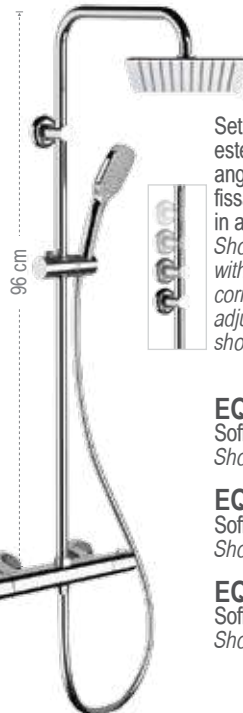

Set doccia composto da: miscelatore termostatico esterno con deviatore, soffione in acciaio inox con angoli arrotondati 357UFD20X, colonna doccia con fissaggio superiore regolabile in altezza 329X, doccetta in abs con 3 funzioni 318CP, flessibile 150 cm.

Shower set including: exposed thermostatic mixer with diverter, stainless steel shower head with rounded corners 357UFD20X, shower column with height-adjustable upper fixing 329X, 3-function abs hand shower 318CP, 150 cm flexible hose.

EQ32X8CPUFD20

Soffione 20x20 cm.
Shower head 20x20 cm.

CR NO

EQ32X8CPUFD25

Soffione 25x25 cm.
Shower head 25x25 cm.

CR NO

EQ32X8CPUFD30

Soffione 30x30 cm.
Shower head 30x30 cm.

CR NO