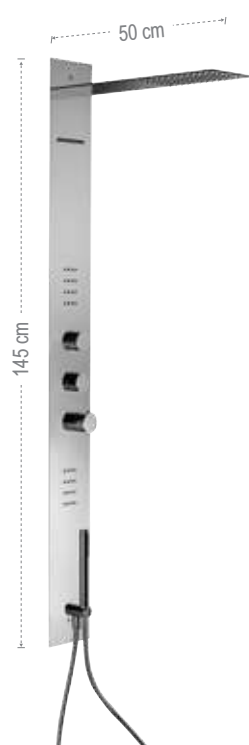

330QIT15JC

Pannello doccia ad incasso termostatico, monocomando con deviatore a 4 vie, in acciaio INOX lucidato a specchio, getto a pioggia anticalcare, getto cascata, body jets anticalcare, doccetta anticalcare in ABS cromato, flessibile in PVC da 150 cm.

Stainless steel mirror polished wall mounted thermostatic shower panel, single lever with 4 ways diverter, rain jet with antilime scale system, waterfall jet, antilime scale system body jets, c.p. ABS handshower with antilime scale system, PVC flexible hose 150 cm.

CR