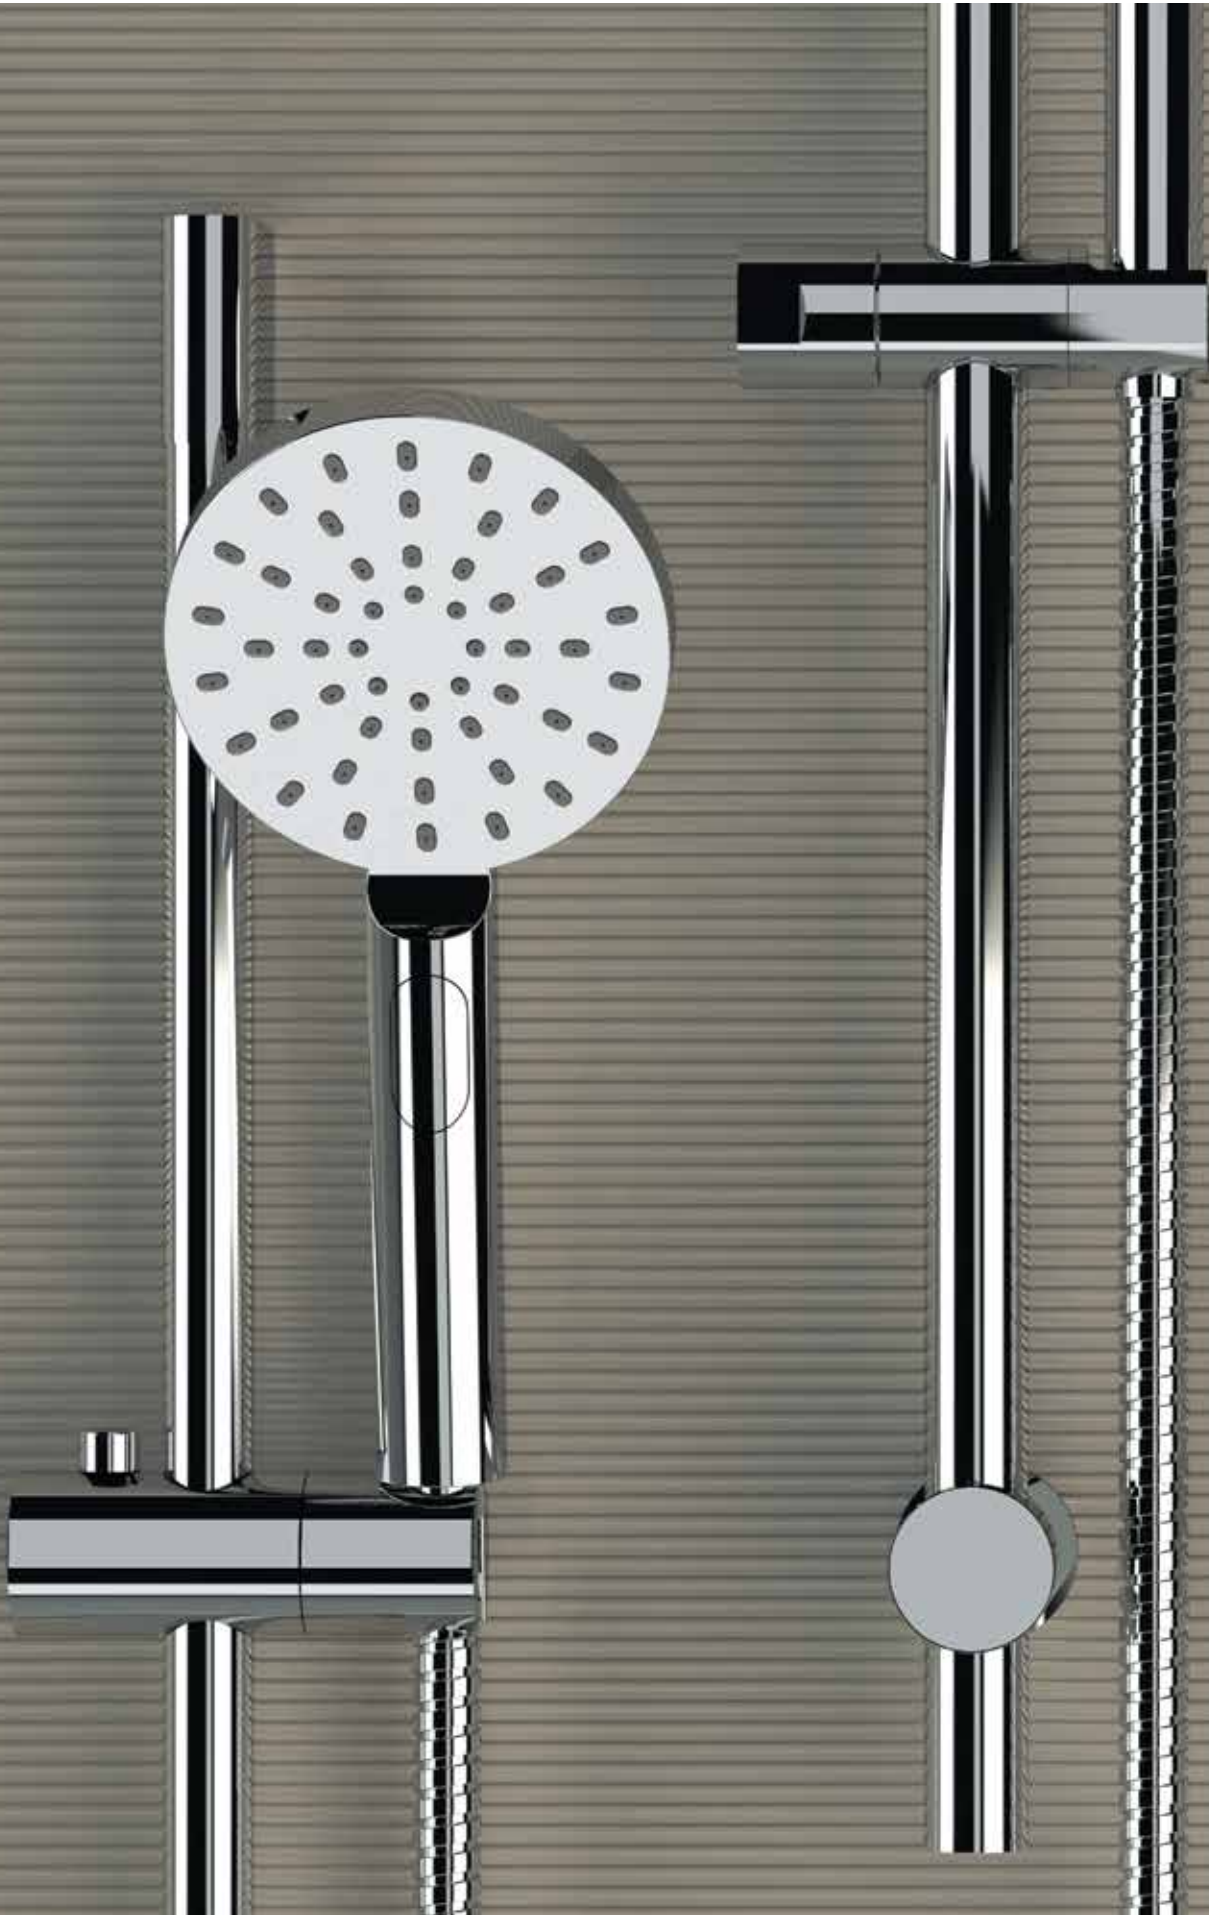

SALISCENDI - SLIDING RAILS

SALISCENDI SLIDING RAILS