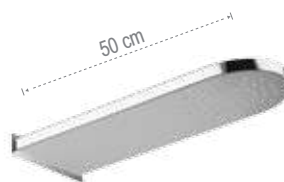

SET DOCCIA TERMOSTATICI TONDI

THERMOSTATICS ROUND SHOWER SETS

KIT WELLNESS TERMOSTATICI TONDI

ROUND THERMOSTATIC WELLNESS KIT