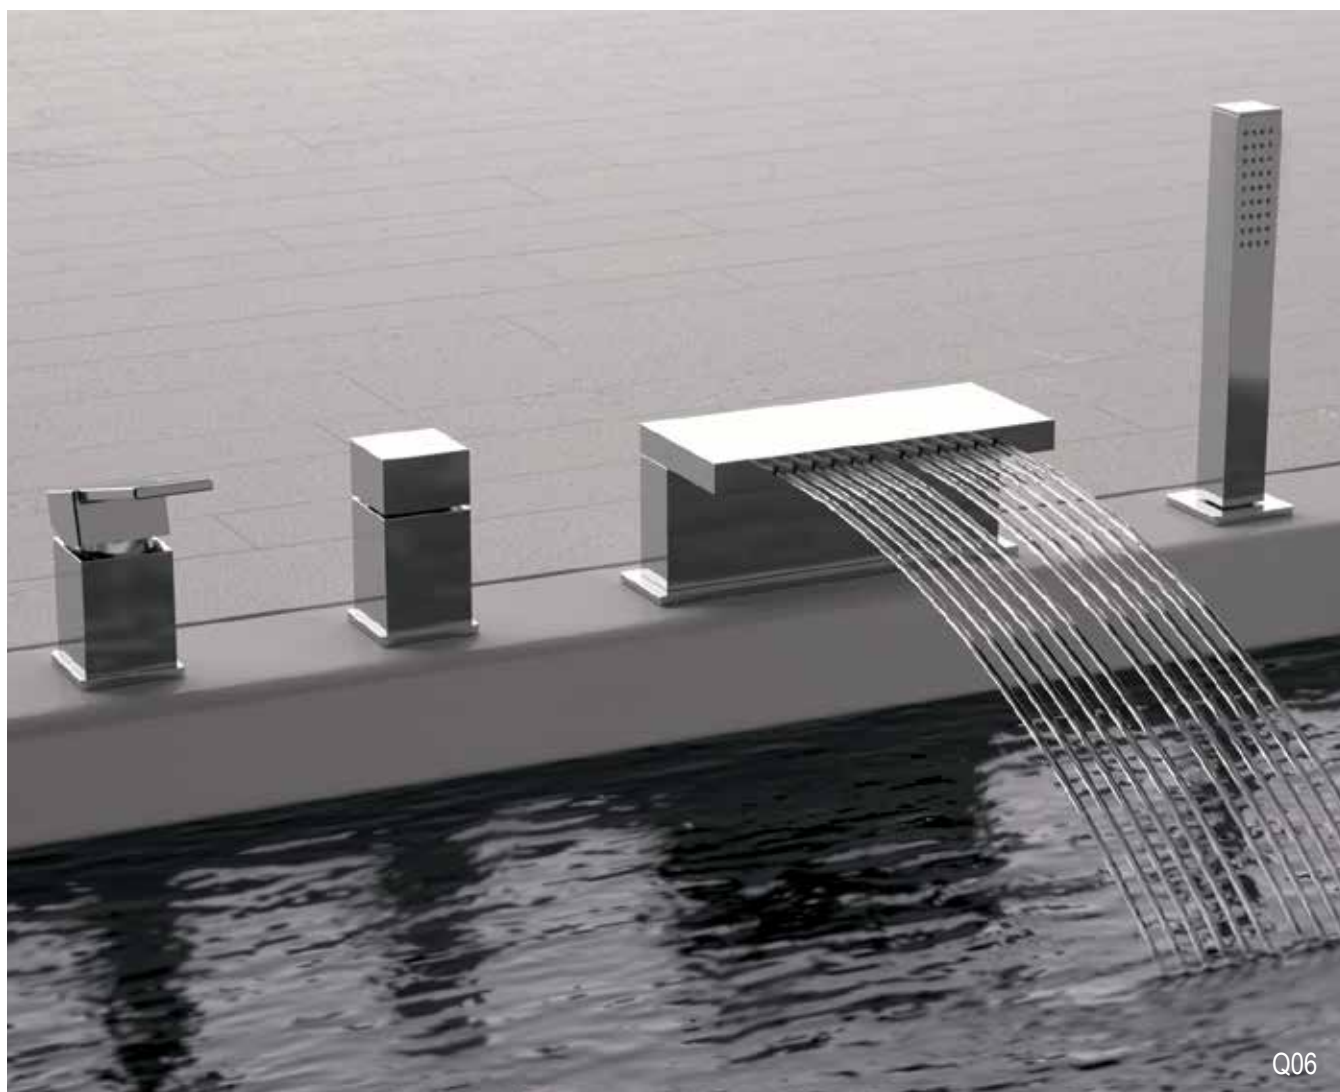

FIN 2

Q06

BOX INCASSO
BUILT-IN BOX
A PULSANTE
PUSH-BUTTON
TERMOSTATICI
THERMOSTATICS
COLONNE DOCCIA
SHOWER COLUMNS
KIT WELLNESS
WELLNESS KIT
CROMOTERAPIA
COLOR THERAPY
SOFFIONI
SHOWER HEADS
BOCCHE
SPOUTS
PANNELLI DOCCIA
SHOWER PANELS
SALISCENDI
SLIDING RAILS
DOCCETTE
HANDSHOWERS
BORDO VASCA
DECK BATH MIXERS