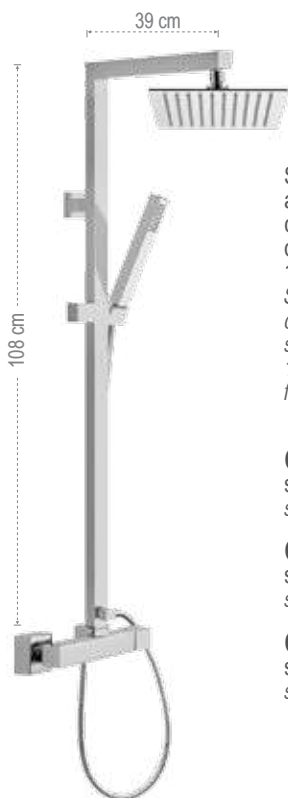

Set doccia composto da: miscelatore esterno con attacco superiore, soffione in acciaio inox 357UFS20, colonna doccia quadrata in ottone con deviatore 330S, doccetta quadrata in ABS, 1 funzione 317SD, flessibile 150 cm.

Shower set including: exposed mixer with upper connection, stainless steel shower head 357UFS20, square brass shower column with diverter 330S, 1-function abs square hand shower 317SD, 150 cm flexible hose.

Q377SDUFS20

soffione 20x20 cm.
shower head 20x20 cm.

Q377SDUFS25

soffione 25x25 cm.
shower head 25x25 cm.

Q377SDUFS30

soffione 30x30 cm.
shower head 30x30 cm.