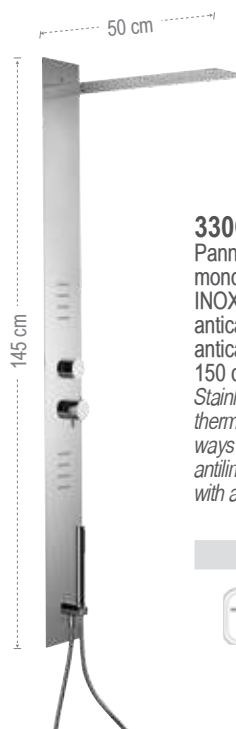

330QIT15J

Pannello doccia ad incasso termostatico, monocomando con deviatore a 3 vie, in acciaio INOX lucidato a specchio, getto a pioggia anticalcare, body jets anticalcare, doccetta anticalcare in ABS cromato, flessibile in PVC da 150 cm.

Stainless steel mirror polished wall mounted thermostatic shower panel, single lever with 3 ways diverter, rain jet with antilimestone system, antilimestone system body jets, c.p. ABS handshower with antilimestone system, PVC flexible hose 150 cm.

CR