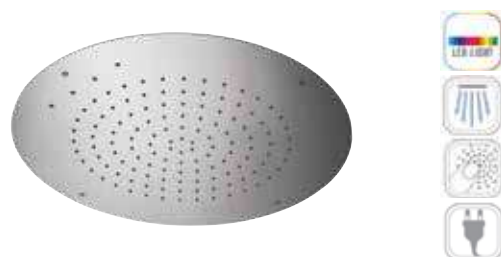

Soffione a soffitto in Acciaio INOX lucidato a specchio Ø55 cm, con getto a pioggia anticalcare. Luce LED a 7 colori con 40 sfumature, alimentazione dalla rete elettrica con trasformatore a basso voltaggio incluso (12V). Pulsantiera a parete inclusa.

Ceiling stainless steel mirror polished shower head Ø55 cm, with antilime rain jet. 7 colors light led with 40 shades. Powered by electricity with low voltage transformer included (12V). Wall push-button included.

CR

357RM55

357RM55W

con pulsantiera
with remote control

CR