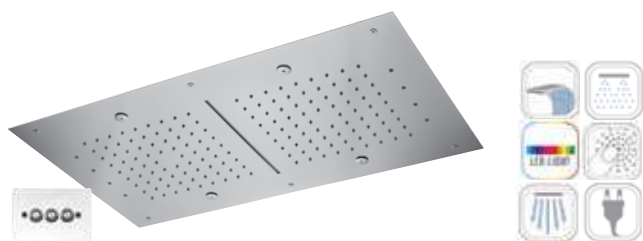

Soffione a soffitto in Acciaio INOX lucidato a specchio 70x40 cm, con 3 funzioni: 2 postazioni getto a pioggia anticalcare, nebulizzazione (4 uscite) ed 1 getto a cascata centrale. Luce LED a 7 colori con 40 sfumature, alimentazione dalla rete elettrica con trasformatore a basso voltaggio incluso (12V). Pulsantiera a parete inclusa.

Ceiling stainless steel mirror polished shower head 70x40 cm, with 3 functions: 2 antilime rain jet workstations, nebulization (4 outlets) and 1 central waterfall jet. 7 colors light led with 40 shades. Powered by electricity with low voltage transformer included (12V). Wall push-button included.

CR

357RR7040NC

357RR7040NCW

con pulsantiera
with remote control

CR