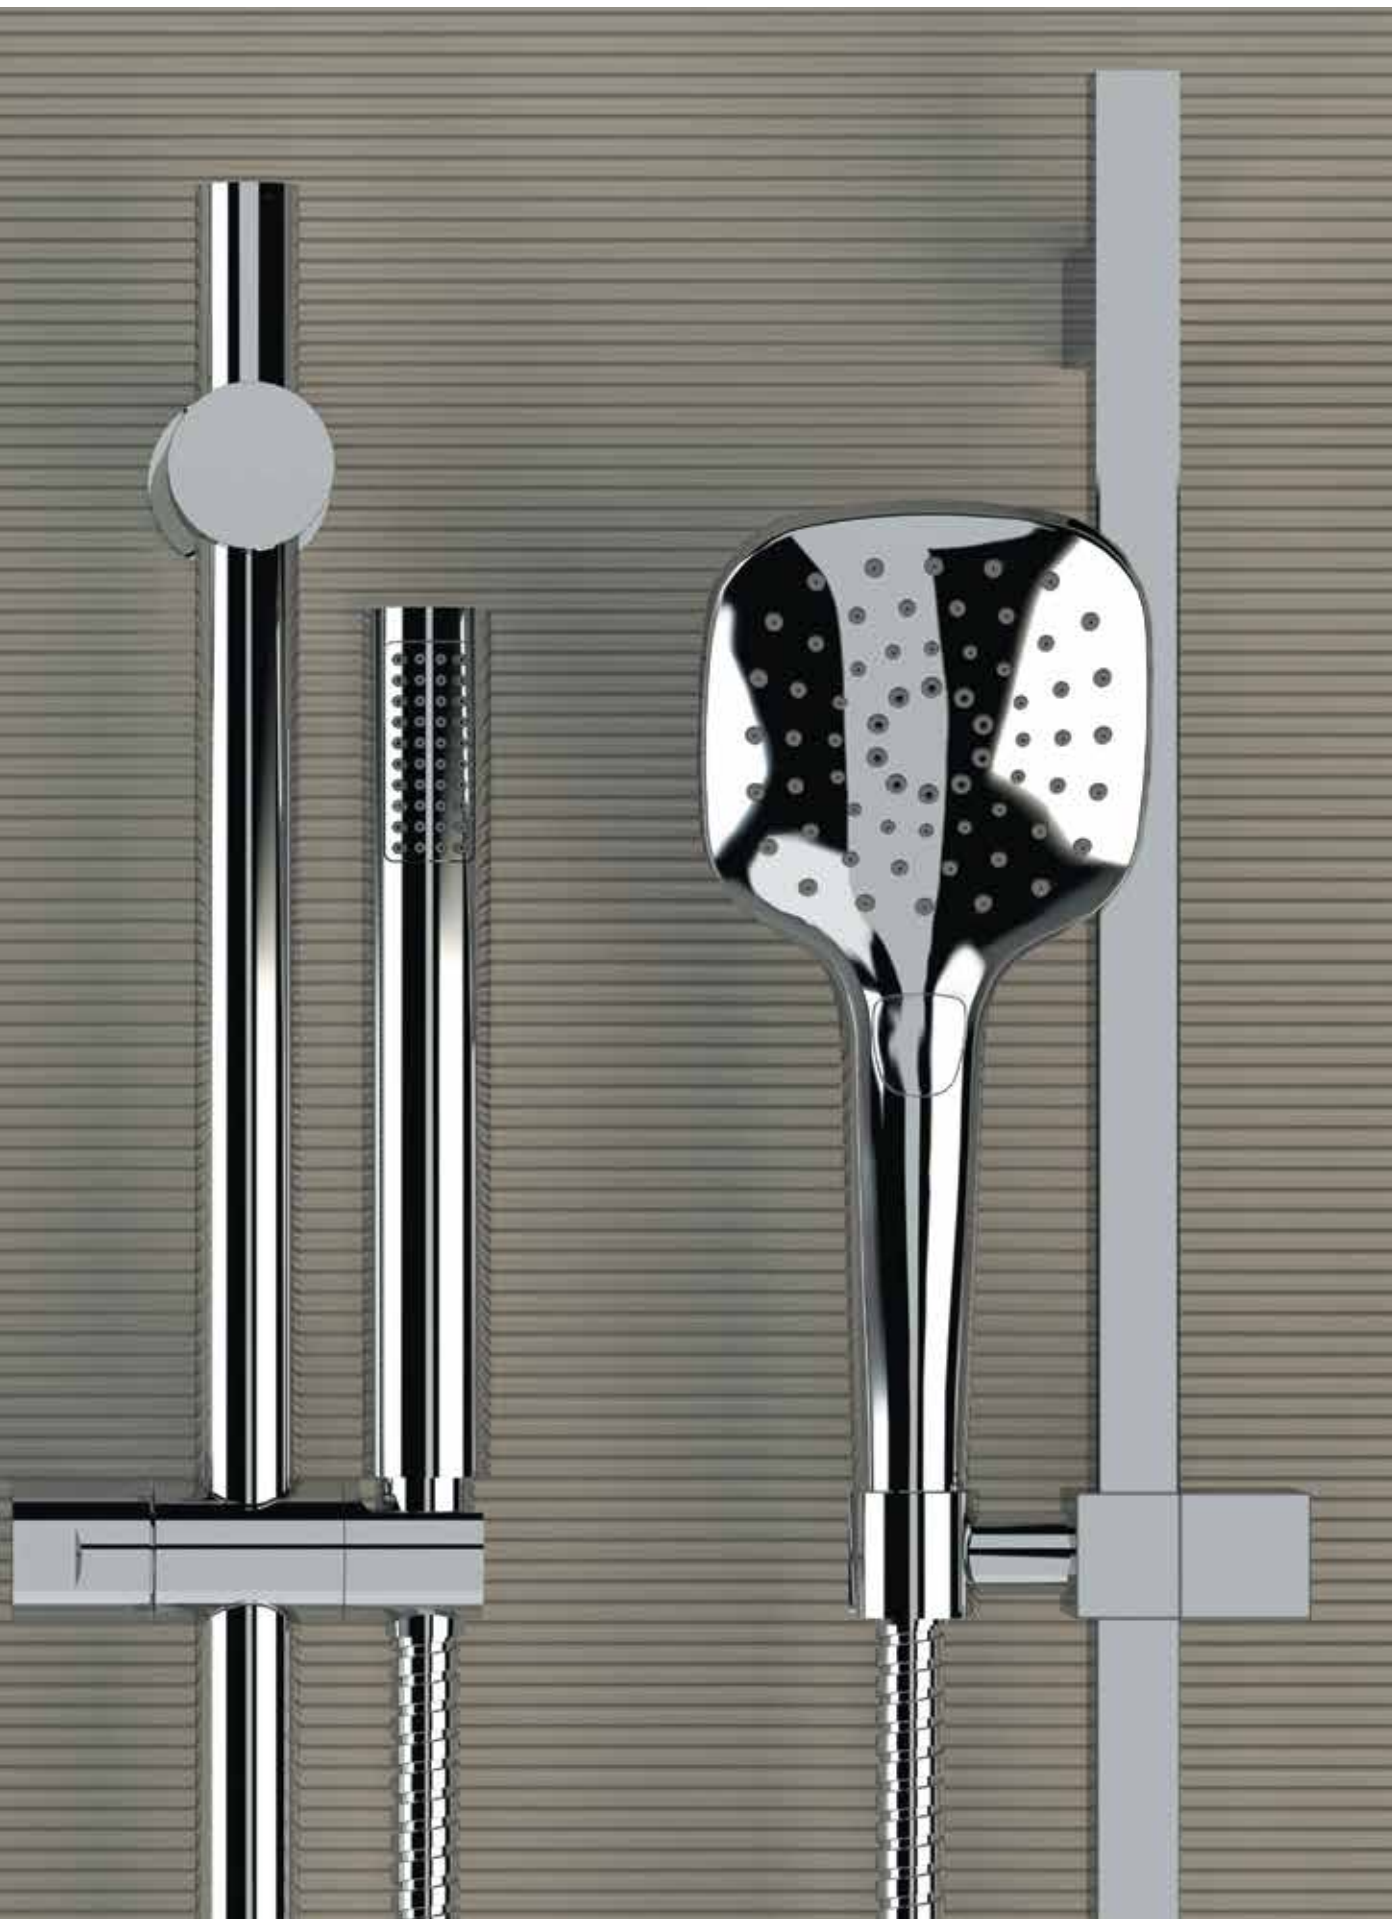

BORDO VASCA
DECK BATH MIXERS

DOCLETTE
HANDSHOWERS

SALISCENDI
SLIDING RAILS

PANNELLI DOCCIA
SHOWER PANELS

BOCCHE
SPOUTS

SOFFIONI
SHOWER HEADS

CROMOTERAPIA
COLORTHERAPY

KIT WELLNESS
WELLNESS KIT

COLONNE DOCCIA
SHOWER COLUMNS

TERMOSTATICI
THERMOSTATICS

A PULSANTE
PUSH-BUTTON

BOX INCASSO
BUILT-IN BOX