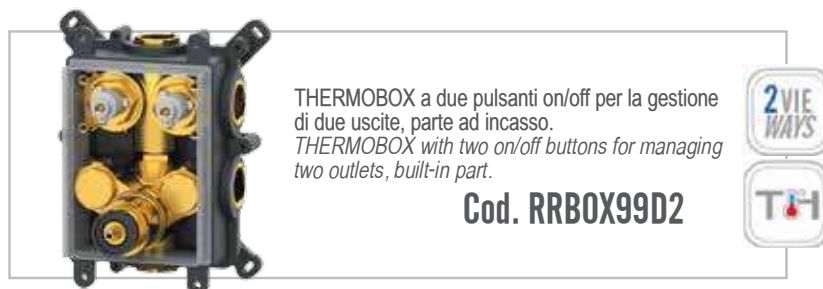

INCASSI CON RRBOX99D2 - BUILT-IN WITH RRBOX99D2

X99QD2KB

Parte esterna THERMOBOX a due vie/ due pulsanti, con piastra quadrata ed impugnatura tonda.

External part for THERMOBOX, two-way/two-buttons, with squared plate and round handle.

CR

X99D2KB

Parte esterna THERMOBOX a due vie / due pulsanti, con piastra tonda ed impugnatura tonda.

External part for THERMOBOX, two-way/two-buttons, with round plate and round handle.

CR

AU99D2KB

Parte esterna THERMOBOX a due vie/ due pulsanti, con piastra quadrata ed impugnatura quadrata.

External part for THERMOBOX, two-way/two-buttons, with squared plate and squared handle.

CR