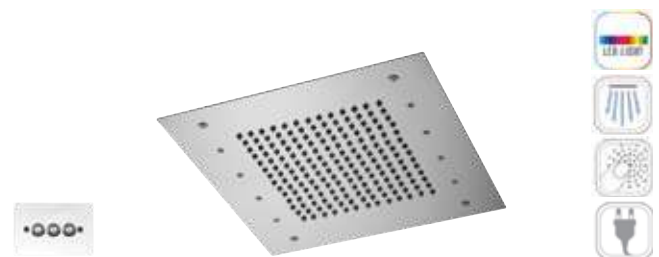

Soffione a soffitto in Acciaio INOX lucidato a specchio 43x43 cm, getto a pioggia anticalcare. Luce LED a 7 colori con 40 sfumature, alimentazione dalla rete elettrica con trasformatore a basso voltaggio incluso (12V). Pulsantiera a parete inclusa.

Ceiling stainless steel mirror polished shower head 43x43 cm, with antilimestone rain jet. 7 colors light led with 40 shades. Powered by electricity with low voltage transformer included (12V). Wall push-button included.

CR

357RS43

357RS43W

con pulsantiera
with remote control

CR