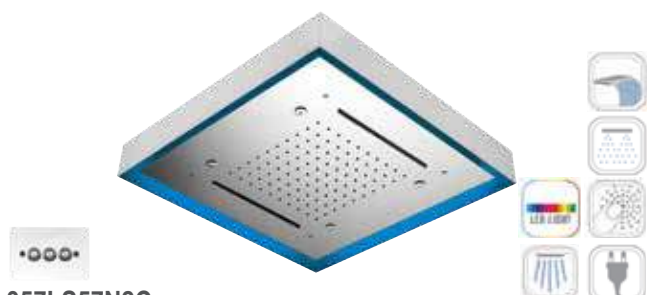

357LS57N2C

Soffione retroilluminato a soffitto in Acciaio INOX anticalcare 57x57 cm, con 3 funzioni: getto a pioggia, nebulizzazione (4 uscite) e 2 getti a cascata. Luce LED a 7 colori con 40 sfumature, alimentazione dalla rete elettrica con trasformatore a basso voltaggio incluso (12V). Pulsantiera a parete inclusa.

Ceiling stainless steel backlighted antilimestone shower head 57x57 cm, with 3 functions: 1 rain jet nebulization (4 outlets) and 2 waterfall jets. 7 colors light led with 40 shades. Powered by electricity with low voltage transformer included (12V). Wall push-button included.

		CR