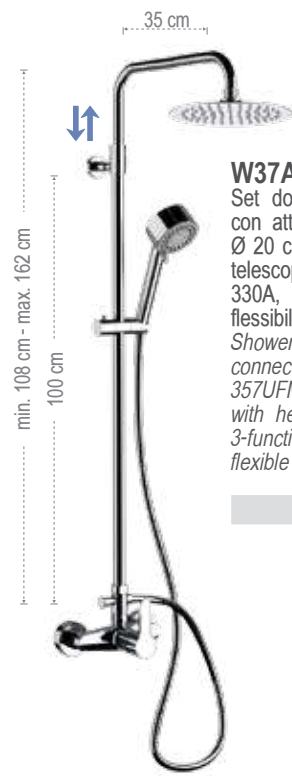

W37AUFM20

Set doccia composto da: miscelatore esterno con attacco superiore, soffione in acciaio inox Ø 20 cm 357UFM20X, colonna doccia in ottone telescopica, altezza asta regolabile, con deviatore 330A, doccetta in abs a 3 funzioni 319MO, flessibile 150 cm.

Shower set including: exposed mixer with upper connection, stainless steel Ø 20cm shower head 357UFM20X, telescopic brass shower column, with height-adjustable rod, with diverter 330A, 3-function abs hand shower 319MO, 150 cm flexible hose.

CR