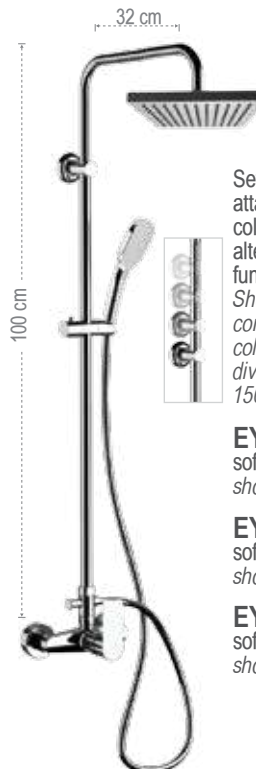

Set doccia composto da: miscelatore esterno con attacco superiore, soffione in abs 356SD20X, colonna doccia con fissaggio superiore regolabile in altezza, con deviatore 330X, doccetta in abs con 3 funzioni 318CP, flessibile 150 cm.

Shower set including: exposed mixer with upper connection, abs shower head 356SD20X, shower column with height-adjustable upper fixing and diverter 330X, 3-function abs hand shower 318CP, 150 cm flexible hose.

EY37XSD20

soffione 20x20 cm.
shower head 20x20 cm.

CR

EY37XSD25

soffione 25x25 cm.
shower head 25x25 cm.

CR

EY37XSD30

soffione 30x30 cm.
shower head 30x30 cm.

CR