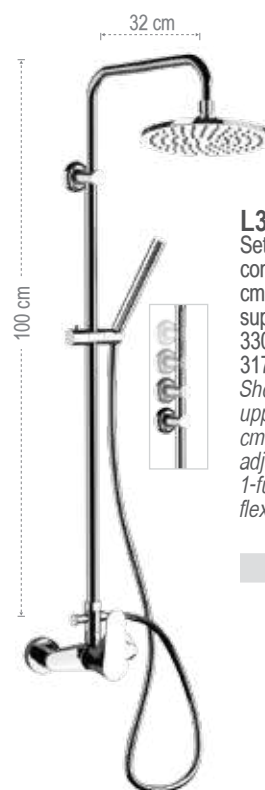

CR

min. 103 cm - max. 157 cm
95 cm
35 cm

330A8CPAD20NRA
Set doccia composto da: soffione in abs 20x20cm con angoli arrotondati 356AD20X, colonna doccia in ottone telescopica, altezza asta regolabile 329A, supporto colonna con deviatore integrato e presa acqua inferiore, doccetta in abs con 3 funzioni 318CP, flessibile 50 cm per collegamento esterno, 1/2Fx1/2F, flessibile 150 cm.
Shower set including: abs 20x20 cm shower head with rounded corners 356AD20X, telescopic brass shower column, with height-adjustable rod 329A, column holder with integrated diverter and lower water connection, 3-function abs hand shower 318CP, 50 cm flexible hose for external connection, 1/2Fx1/2F, 150 cm flexible hose.

Shower set including: exposed mixer with upper connection, brass shower head Ø 20 cm 359MM20X, shower column with height-adjustable upper fixing and diverter 330X, 1-function brass hand shower 317MM, 150 cm flexible hose.