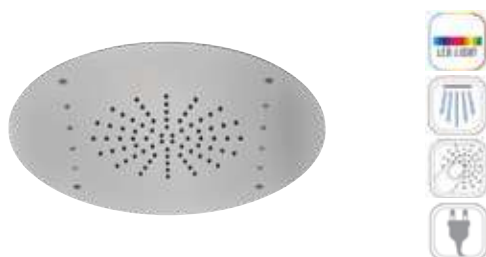

Soffione a soffitto in Acciaio INOX lucidato a specchio Ø42 cm, con getto a pioggia anticalcare. Luce LED a 7 colori con 40 sfumature, alimentazione dalla rete elettrica con trasformatore a basso voltaggio incluso (12V). Pulsantiera a parete inclusa.

Ceiling stainless steel mirror polished shower head Ø42 cm, with antilime rain jet. 7 colors light led with 40 shades. Powered by electricity with low voltage transformer included (12V). Wall push-button included.

CR

357RM42

357RM42W

con pulsantiera
with remote control

CR