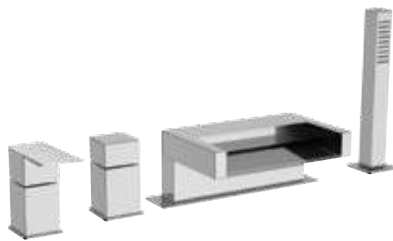

QC06

Miscelatore monocomando bordo vasca con deviatore, doccetta ad 1 funzione in ottone e bocca a cascata, flessibile in ottone 150 cm.

Single-lever deck bath mixer with diverter, 1 function squared brass pull-out handshower and waterfall spout, brass flexible hose 150 cm.

CR