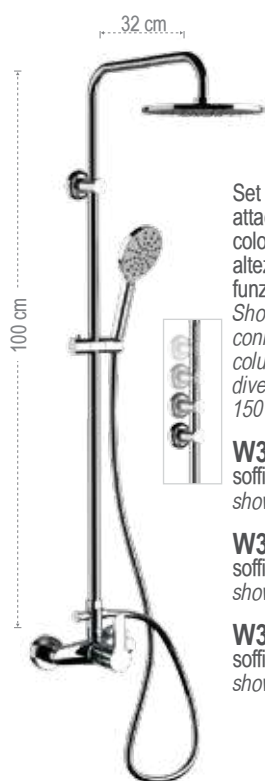

Set doccia composto da: miscelatore esterno con attacco superiore, soffione in abs 356MD20X, colonna doccia con fissaggio superiore regolabile in altezza, con deviatore 330X, doccetta in abs con 3 funzioni 318MP, flessibile 150 cm.

Shower set including: exposed mixer with upper connection, abs shower head 356MD20X, shower column with height-adjustable upper fixing and diverter 330X, 3-function abs hand shower 318MP, 150 cm flexible hose.

W37X8MPMD20

soffione Ø 20 cm.
shower head Ø 20 cm.

CR

W37X8MPMD25

soffione Ø 25 cm.
shower head Ø 25 cm.

CR

W37X8MPMD30

soffione Ø 30 cm.
shower head Ø 30 cm.

CR