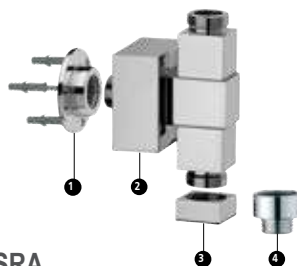

330SRA

Preso d'acqua - supporto a muro per colonne doccia, multifunzione:

- supporto a muro alto
- presa d'acqua a muro alta
- presa d'acqua dal basso con tappo
- presa d'acqua dal basso per flessibile

Componenti:

1. Fissaggio a muro
2. Corpo principale
3. Riduzione 3/4Fx1/2M
4. Tappo 3/4F

Water punch outlet and wall bearing for shower columns, multifunction:

- high wall bearing
- high punch for water outlet
- low punch for water outlet with closing plug
- low punch for outlet water, for shower flexible hose

Components:

1. Wall fixing
2. Central body
3. Reduction 3/4Fx1/2M
4. Closing plug 3/4F CR

330SDEV

Deviatore con molla e fermo, per colonne, 3/4Mx3/4Fx1/2M.

Squared diverter for shower columns, with spring and stop, 3/4M x 3/4F x 1/2M.

CR