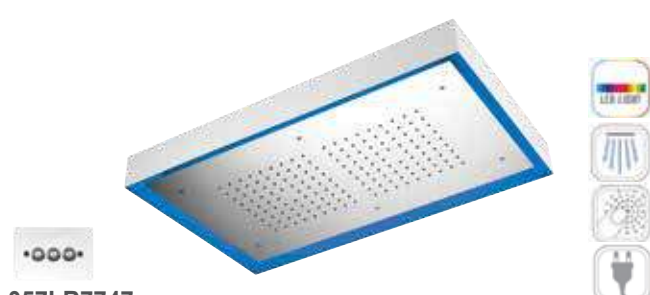

357LR7747

Soffione retroilluminato a soffitto in Acciaio INOX anticalcare 77x47 cm, con 2 postazioni pioggia. Luce LED a 7 colori con 40 sfumature, alimentazione dalla rete elettrica con trasformatore a basso voltaggio incluso (12V). Pulsantiera a parete inclusa.

Ceiling stainless steel backlighted antilimestone shower head 77x47 cm, with 2 workstations rain jet. 7 colors light led with 40 shades. Powered by electricity with low voltage transformer included (12V). Wall push-button included.

		CR