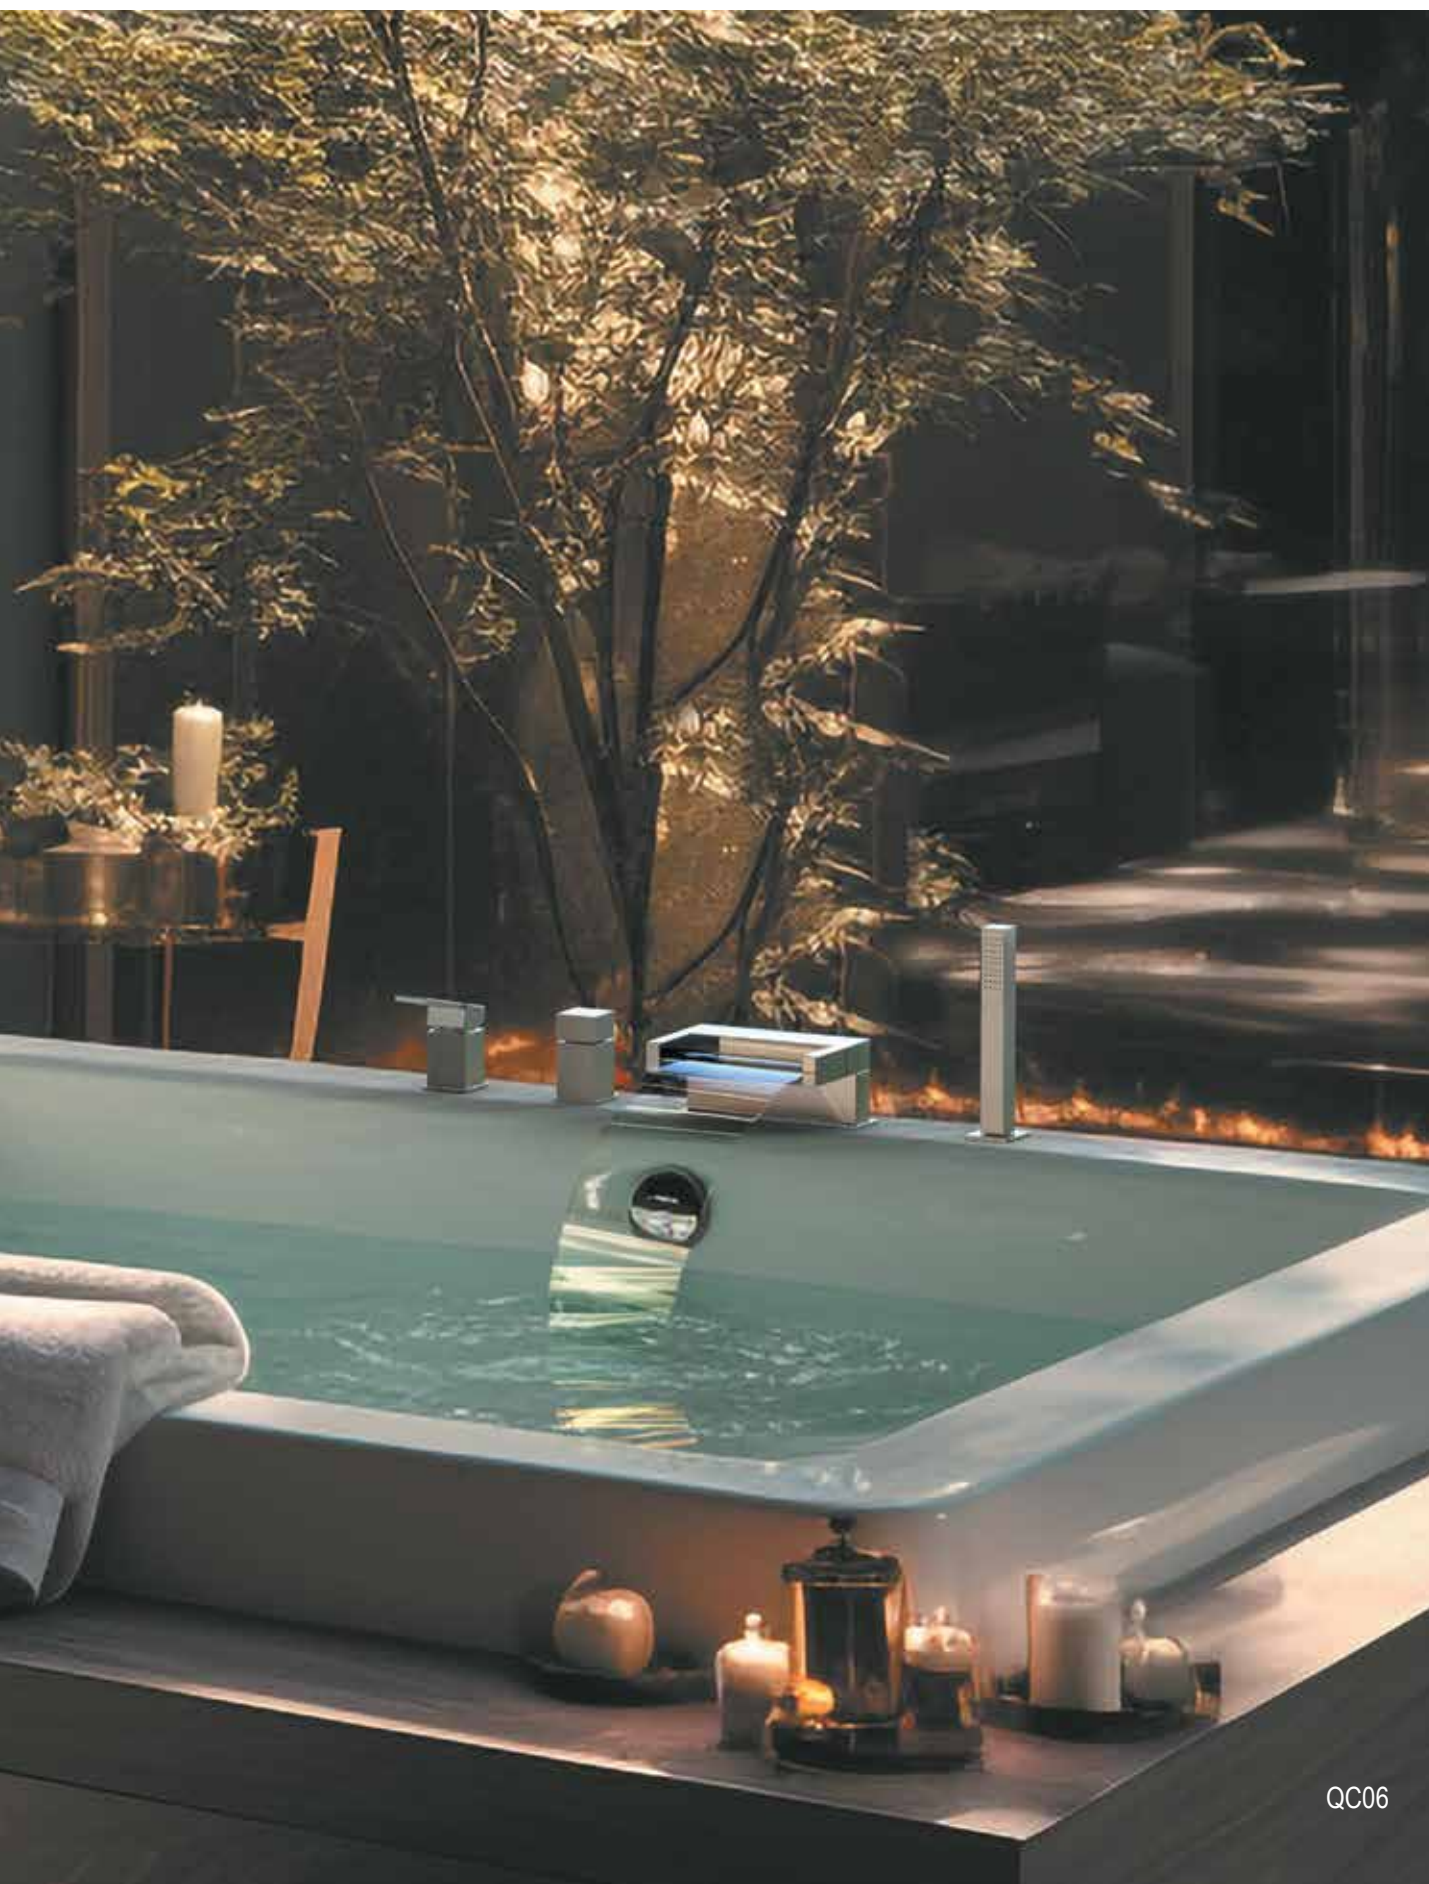

BORDO VASCA
DECK BATH MIXERS

DOCCETTE
HANDSHOWERS

SALISCENDI
SLIDING RAILS

PANNELLI DOCCIA
SHOWER PANELS

BOCCHE
SPOUTS

SOFFIONI
SHOWER HEADS

CROMOTERAPIA
COLOR THERAPY

KIT WELLNESS
WELLNESS KIT