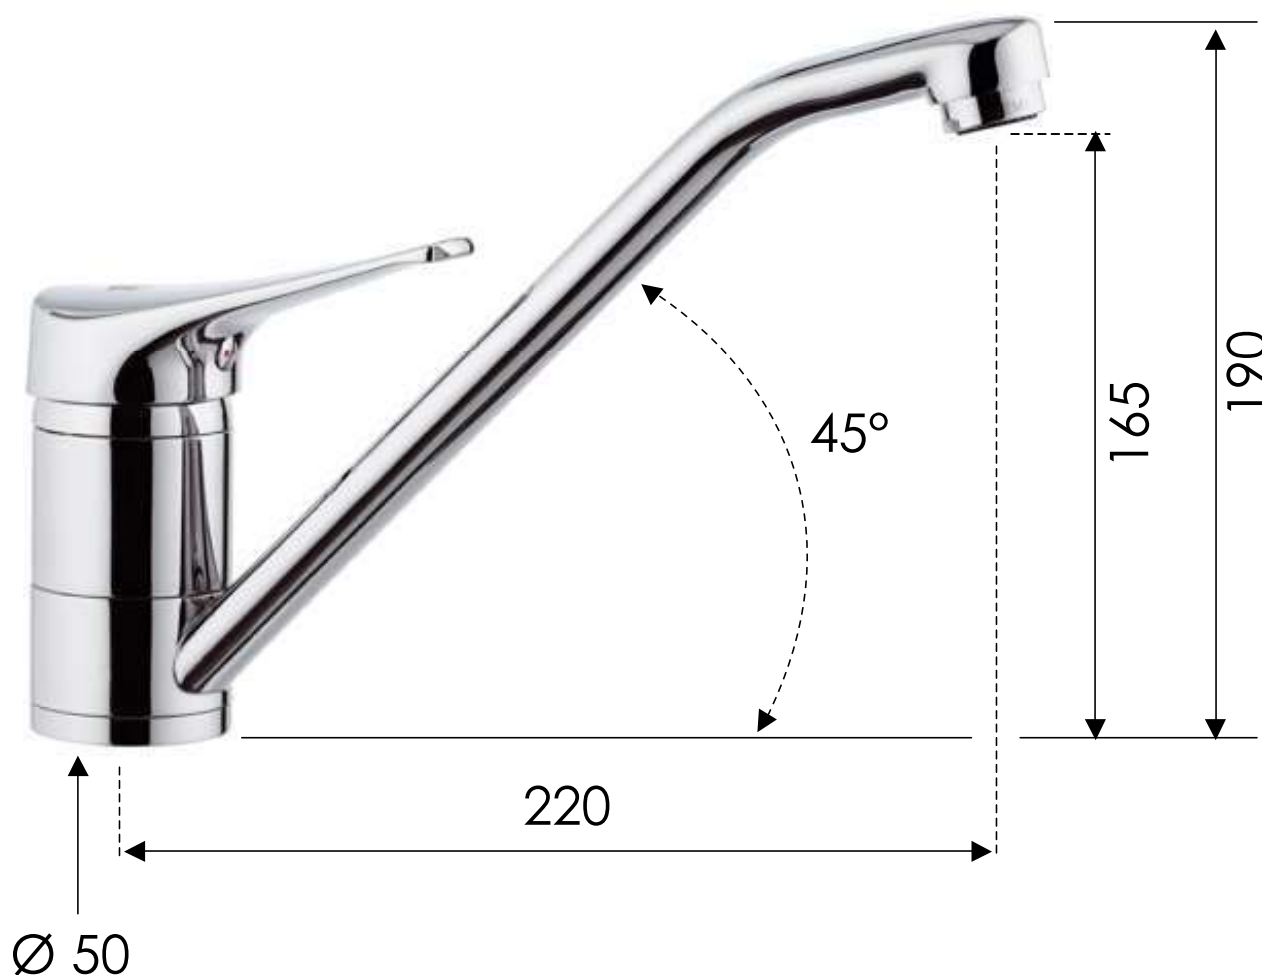

REMER

RUBINETTERIE

SCHEDA TECNICA

ART. COD.

TECHNICAL FEATURES

G404

MATERIALI / MATERIALS

OTTONE CROMATO / CHROME PLATED BRASS