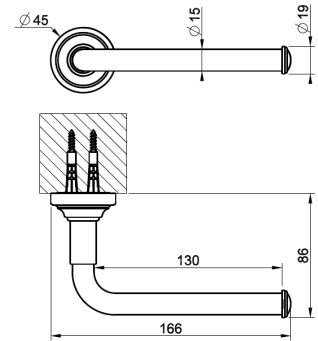

GESSI®

65455

Wall-mounted paper roll holder

TECHNICAL FEATURES

- **Height:** 45 mm
- **Width:** 166 mm
- **Depth:** 86,5 mm

INDICATIONS FOR CLEANING

Clean only with a new microfiber cloth and soapy water and properly dry the item. Detergents, solvents, chemical agents, abrasive sponges, wire, wool, alcohol, etc. should not be used as these could irreparably damage product surfaces compromising its aesthetics and brightness.