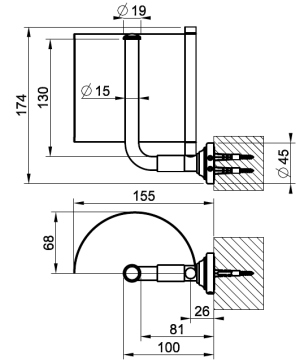

GISSI®

65449

Wall-mounted paper roll holder with cover

TECHNICAL FEATURES

- **Height:** 166 mm
- **Width:** 174 mm
- **Depth:** 155 mm

INDICATIONS FOR CLEANING

Clean only with a new microfiber cloth and soapy water and properly dry the item. Detergents, solvents, chemical agents, abrasive sponges, wire, wool, alcohol, etc. should not be used as these could irreparably damage product surfaces compromising its aesthetics and brightness.