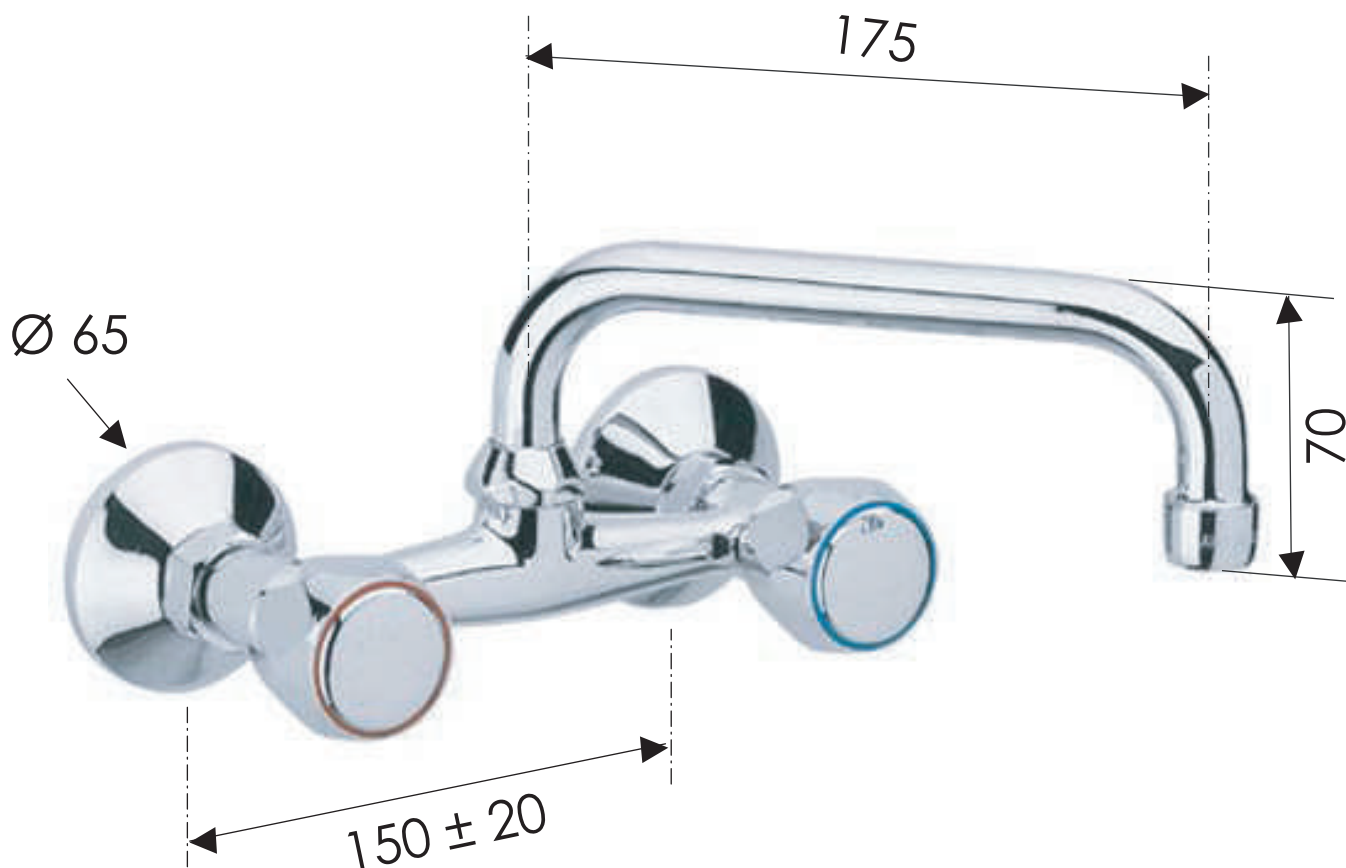

REMER

RUBINETTERIE

SCHEDA TECNICA

TECHNICAL FEATURES

ART. COD.

41SY

MATERIALI / MATERIALS

OTTONE CROMATO / CHROME PLATED BRASS