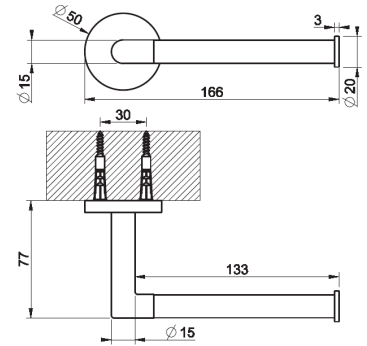

GESSI®

63655

Wall-mounted paper roll holder

TECHNICAL FEATURES

- **Height:** 50 mm
- **Width:** 166 mm
- **Depth:** 77 mm

INDICATIONS FOR CLEANING

Clean only with a new microfiber cloth and soapy water and properly dry the item. Detergents, solvents, chemical agents, abrasive sponges, wire, wool, alcohol, etc. should not be used as these could irreparably damage product surfaces compromising its aesthetics and brightness.