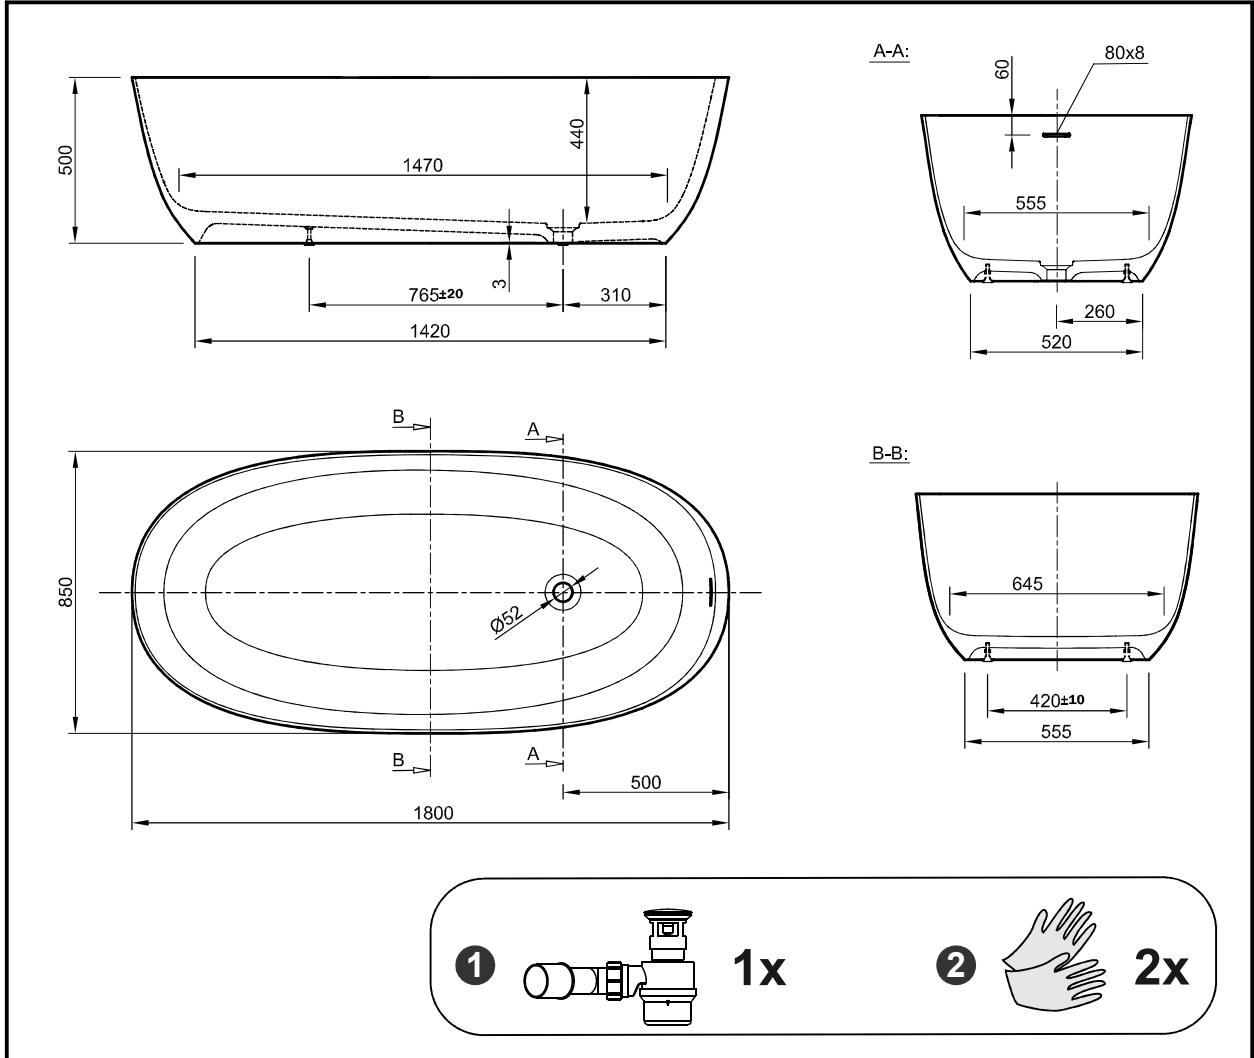

Prime bath oval

Article number 0600-011-xx

Prime bath oval

Article number 0600-011-xx

Prime bath oval

Article number 0600-011-xx

Prime bath oval

Article number 0600-011-xx