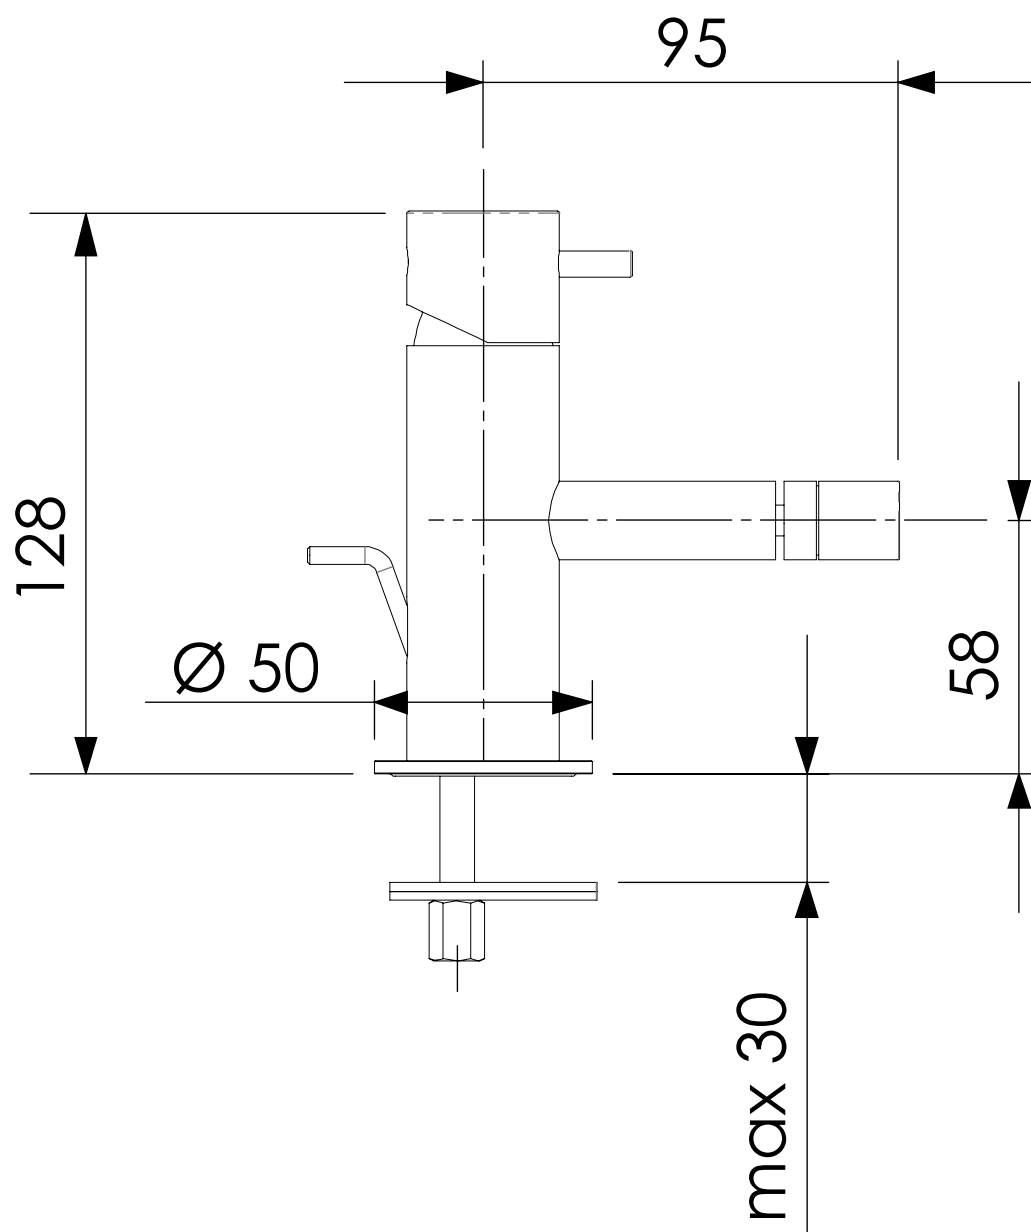

ART. COD. **TK604**

MATERIALI / MATERIALS

OTTONE CROMATO / CHROME PLATED BRASS

CROMATURA / CHROME PLATING

UNI EN 248